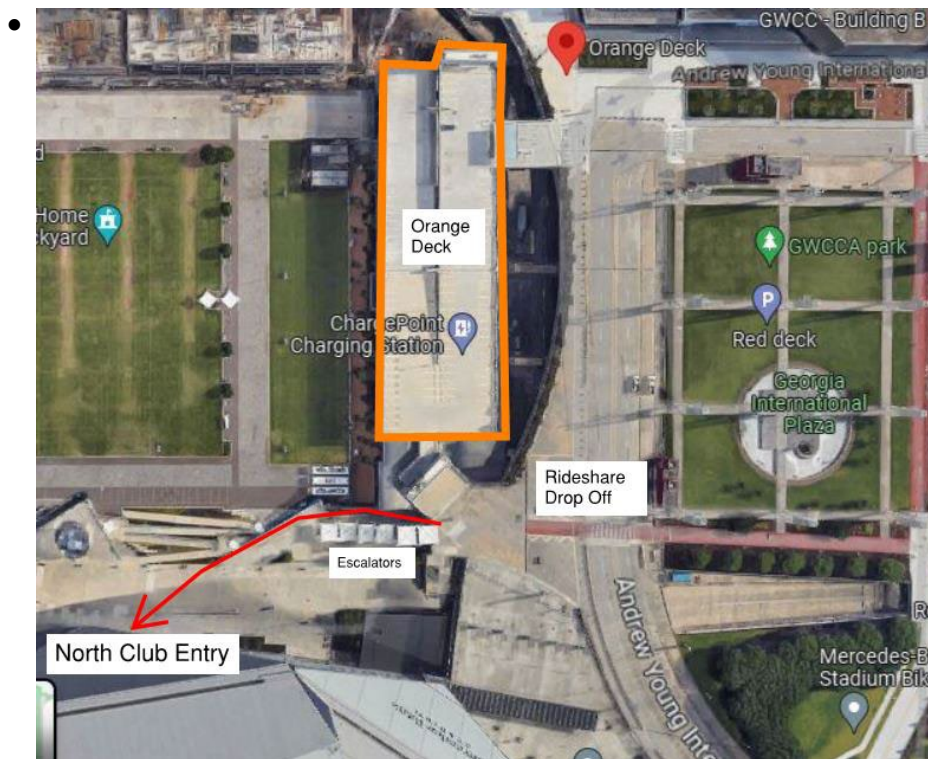

## ORANGE DECK & NORTH CLUB ENTRANCE

### Parking

[Direction Link: Orange Deck \(Andrew Young International Blvd. Entrance\)](#)

Address: 295 Andrew Young International Blvd. NW, Atlanta, GA 30303

- Entrance located off Andrew Young International Blvd. past Silver & Red Deck
- **Scan QR Code** that was sent via email for the event (QR code will need to be scanned at entry and exit)
- Take the Elevator to **Level 3** and head towards the **NORTH CLUB ENTRANCE**
- Enter through Security at **NORTH CLUB ENTRANCE**

### Rideshare

Address: 1414 Andrew Young International Blvd. NW, Atlanta, GA 30303

- Rideshare should drop off across from GA International Plaza in front of Gate 2
- Take escalators going down towards our **NORTH CLUB ENTRANCE**
- Enter through Security at **NORTH CLUB ENTRANCE**

Pictured above: Orange Deck and North Club Entry Aerial View